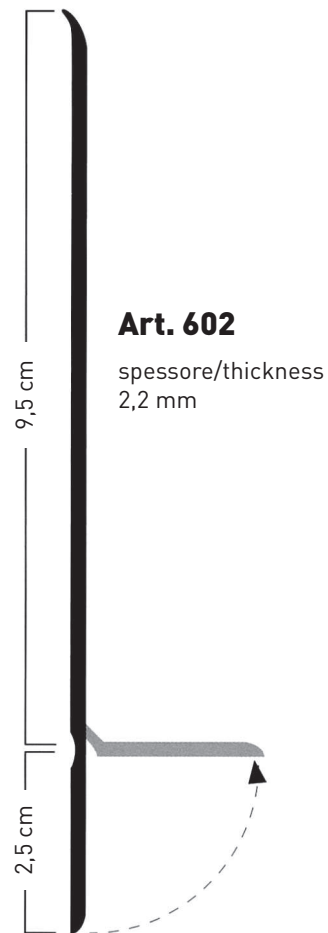

FUNCTION AND FORM

PROFILI FLESSIBILI

FLEXIBLE PROFILES

SOGEER

THE NATURE OF PLASTICS

PROFILI FLESSIBILI FLEXIBLE PROFILES

CLASSE 1
CLASS 1

marone
brown

grigio scuro
dark grey

grigio chiaro
light grey

nero
black