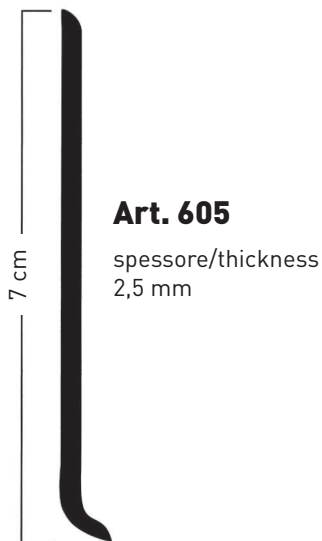

FUNCTION AND FORM

PROFILI FLESSIBILI

FLEXIBLE PROFILES

SOGEER

THE NATURE OF PLASTICS

PROFILI FLESSIBILI FLEXIBLE PROFILES

CLASSE 1
CLASS 1

marone
brown

grigio scuro
dark grey

grigio chiaro
light grey

nero
black