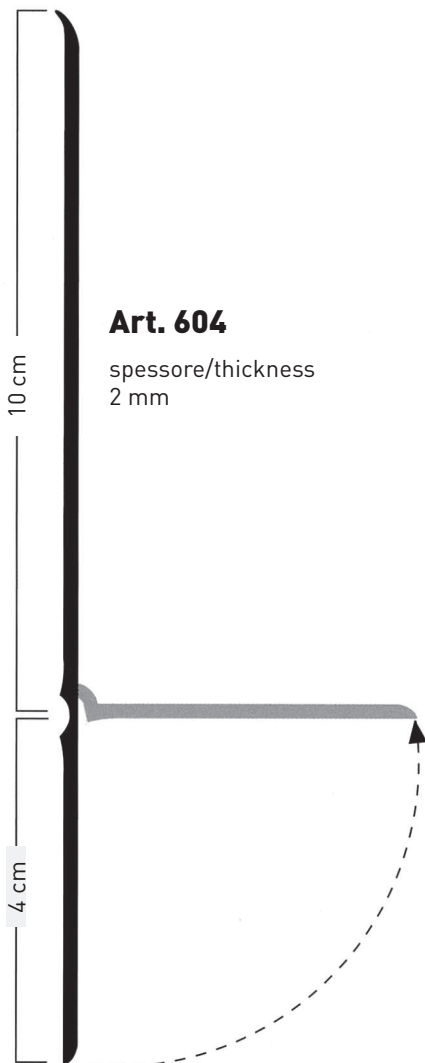

FUNCTION AND FORM

PROFILI FLESSIBILI

FLEXIBLE PROFILES

SOGEER

THE NATURE OF PLASTICS

PROFILI FLESSIBILI FLEXIBLE PROFILES

CLASSE 1
CLASS 1

marone
brown

grigio scuro
dark grey

grigio chiaro
light grey

nero
black