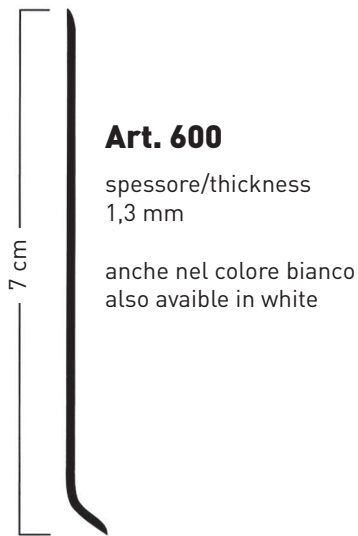

FUNCTION AND FORM

PROFILI FLESSIBILI

FLEXIBLE PROFILES

SOGEER

THE NATURE OF PLASTICS

PROFILI FLESSIBILI FLEXIBLE PROFILES

CLASSE 1
CLASS 1

marone
brown

grigio scuro
dark grey

grigio chiaro
light grey

nero
black