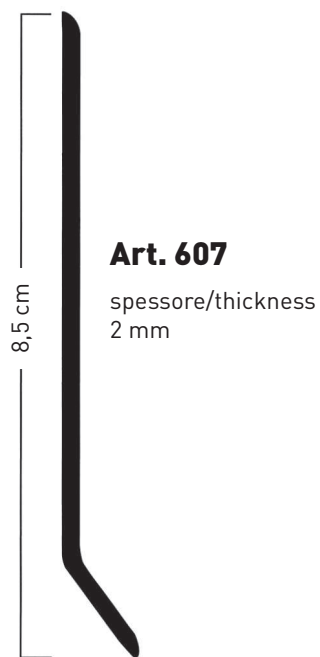

FUNCTION AND FORM

PROFILI FLESSIBILI

FLEXIBLE PROFILES

SOGEER

THE NATURE OF PLASTICS

PROFILI FLESSIBILI FLEXIBLE PROFILES

CLASSE 1
CLASS 1

marone
brown

grigio scuro
dark grey

grigio chiaro
light grey

nero
black