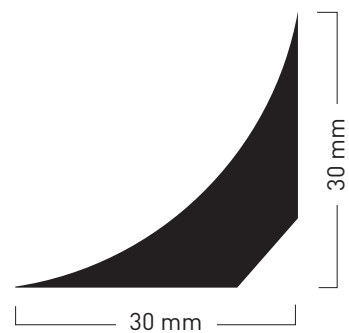

Sguscia / Cove

Solo nei colori bianco e nero
Available only in black and white

ART. 1995

FUNCTION AND FORM

PROFILI
FLESSIBILI

FLEXIBLE PROFILES