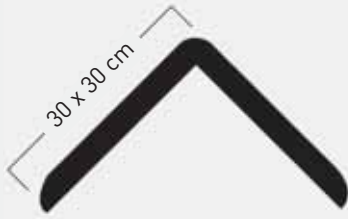

EXPANDING POSSIBILITIES

PROFILI IN PVC ESPANSO

EXPANDED PVC PROFILES

 MADE IN ITALY

SUSESA

THE NATURE OF PLASTICS

PROFILI IN PVC ESPANSO

EXPANDED PVC PROFILES

LISCI / SMOOTH

Art. 409

spessore /thickness 3 mm

Art. 426

spessore /thickness 2,5 mm

Art. 424

spessore /thickness 2,5 mm

DECORATI / DECORATED